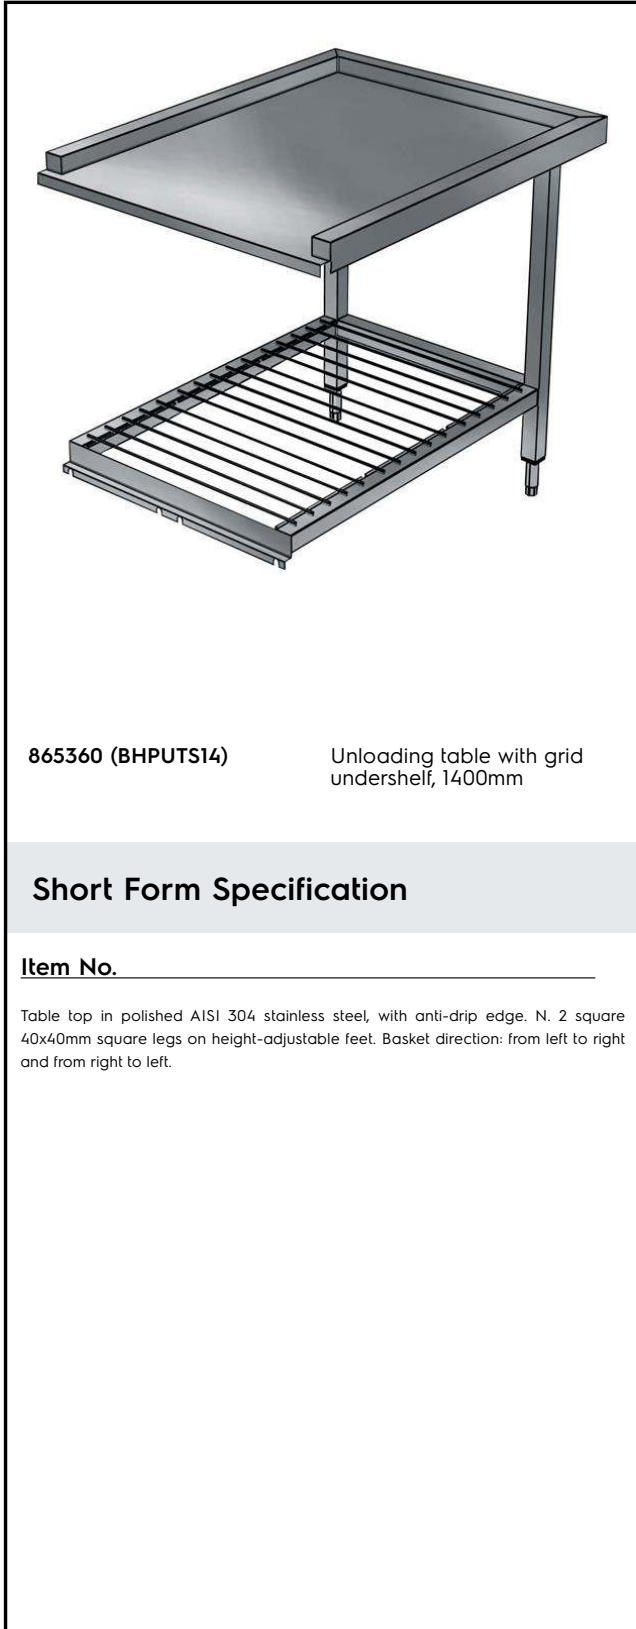

**Electrolux**  
PROFESSIONAL

**Handling System for Pot & Pans  
Pre-wash/Unloading Table with  
Grid Undershelf, 1400mm**

ITEM # \_\_\_\_\_

MODEL # \_\_\_\_\_

NAME # \_\_\_\_\_

SIS # \_\_\_\_\_

AIA # \_\_\_\_\_

865360 (BHPUTS14)

Unloading table with grid  
undershelf, 1400mm

**Short Form Specification**

Item No. \_\_\_\_\_

Table top in polished AISI 304 stainless steel, with anti-drip edge. N. 2 square 40x40mm square legs on height-adjustable feet. Basket direction: from left to right and from right to left.

**Main Features**

- Supplied knocked-down and easy to assemble.

**Construction**

- 304 AISI stainless steel construction throughout.
- To be secured to the dishwasher and fitted with one pair of legs at the other end.
- Unloading tables equipped with grid shelf.
- All surfaces smooth with polished finish.
- Stainless steel square 40x40mm tubular legs.
- Deep anti-drip profiles completely folded with lower edge for safe and easy cleaning.

**Optional Accessories**

- Floor fastening kit for 2 square legs PNC 865386
- Undershelf for Pot and Pan Washer table, 1400 mm PNC 865388

APPROVAL: \_\_\_\_\_

Experience the Excellence  
[www.electroluxprofessional.com](http://www.electroluxprofessional.com)