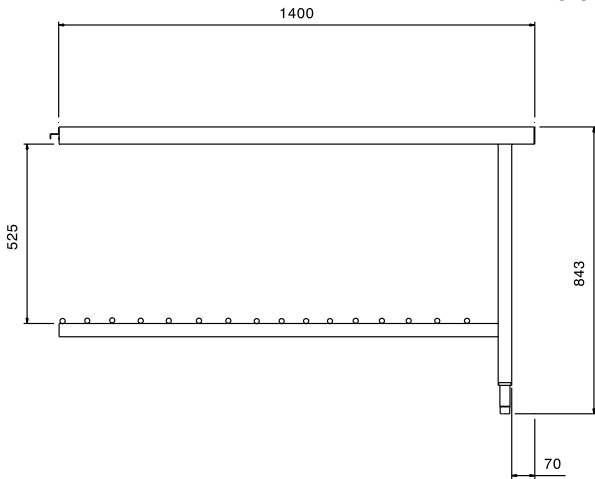

Electrolux
PROFESSIONAL

Handling System for Pot & Pans Pre-wash/Unloading Table with Grid Undershelf, 1400mm

Front

Side

Key Information:

External dimensions, Width:	
865360 (BHPUTS14)	1400 mm
External dimensions, Depth:	712 mm
External dimensions, Height:	843 mm
Net weight:	12 kg

Handling System for Pot & Pans
Pre-wash/Unloading Table with Grid Undershelf, 1400mm

The company reserves the right to make modifications to the products
without prior notice. All information correct at time of printing.

2024.05.17