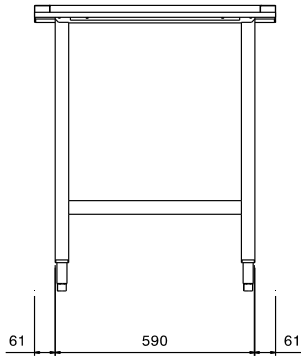

Electrolux
PROFESSIONAL

Handling System for Pot & Pans Pre-wash/Unloading Table with Grid Undershelf, 1400mm

Front